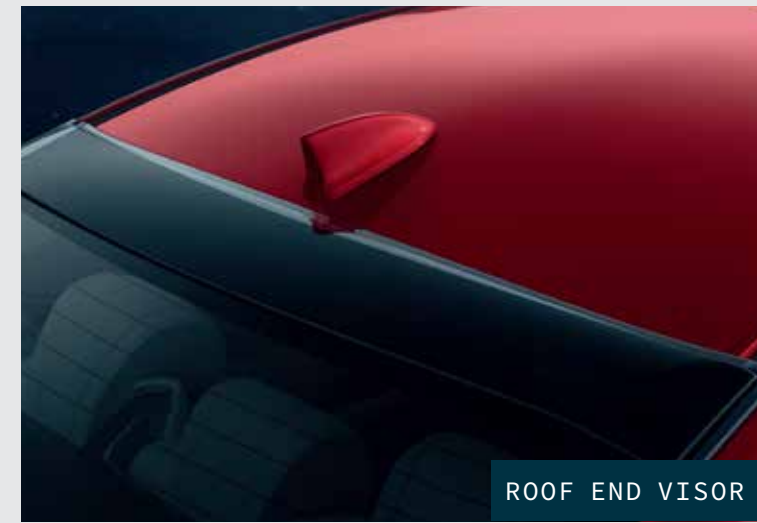

THE FLOURISH OF SUPREMACY

The craftsmanship of chrome. The glint of sophistication. Grace your All-New 5th Generation Honda City with matchless elegance and stylish flamboyance. Tailor-fit and personally customisable, let these supreme trimmings and bedazzling adornments scale your ride to new heights of impression.

1. SEAT COVER EMBOSSED PERFORATION BEIGE
2. SEAT COVER EMBOSSED PERFORATION BLACK
3. SEAT COVER MULTIGATHERING
4. SEAT COVER DIAMOND PATTERN
5. SEAT COVER PERFORATION