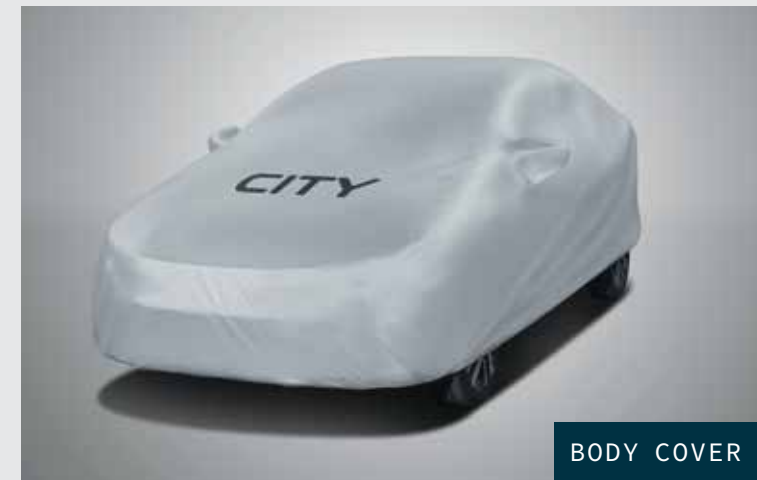

DOOR VISOR WITH CHROME

DOOR EDGE GARNISH

DOOR HANDLE PROTECTOR

BODY SIDE MOULDING

BUMPER CORNER PROTECTOR FRONT

BUMPER CORNER PROTECTOR REAR

WIRELESS CHARGER (WITH SMARTPHONE HOLDER)*

TRANSPARENT MAT

TRUNK TRAY

STEERING WHEEL COVER

FRONT PARKING SENSORS WITH SWITCH

BODY COVER

MERCHANDISE

SUPREMELY SELECT ESSENTIALS, THAT COME IN HANDY JUST WHEN YOU NEED.

TYRE INFLATOR

EMERGENCY HAMMER