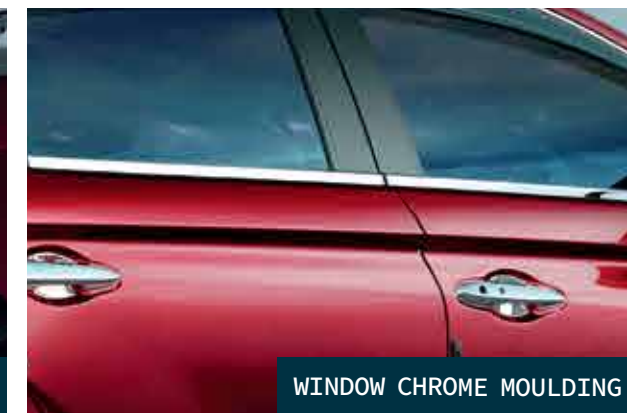

FRONT BUMPER CENTRE GARNISH

WINDOW CHROME MOULDING