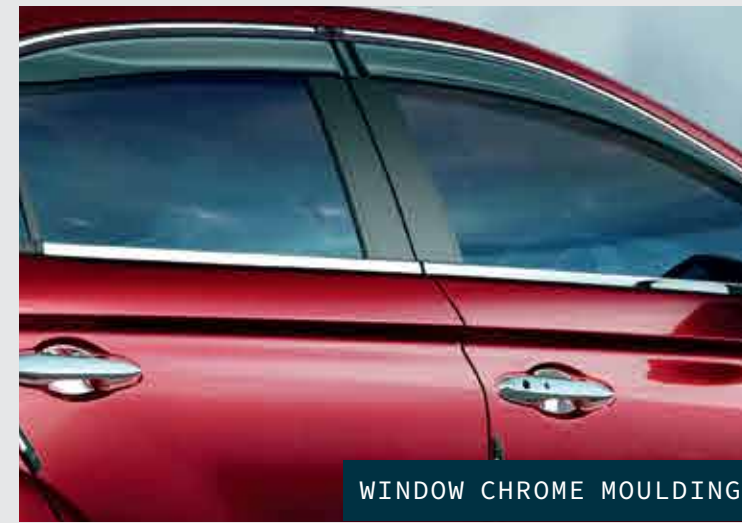

HONDA
The Power of Dreams

ALL NEW
CITY

www.hondacarindia.com

RUSH OF SUPREMACY

Honda City Genuine Accessories

THE FLOURISH OF SUPREMACY

The craftsmanship of chrome. The glint of sophistication. Grace your All-New 5th Generation Honda City with matchless elegance and stylish flamboyance. Tailor-fit and personally customisable, let these supreme trimmings and bedazzling adornments scale your ride to new heights of impression.

WINDOW CHROME MOULDING

ROOF END VISOR

FRONT BUMPER SIDE GARNISH

FRONT BUMPER CENTRE GARNISH

TRUNK SPOILER WITH LED

CITY LOGO PROJECTOR

DOOR LOWER GARNISH

TRUNK GARNISH