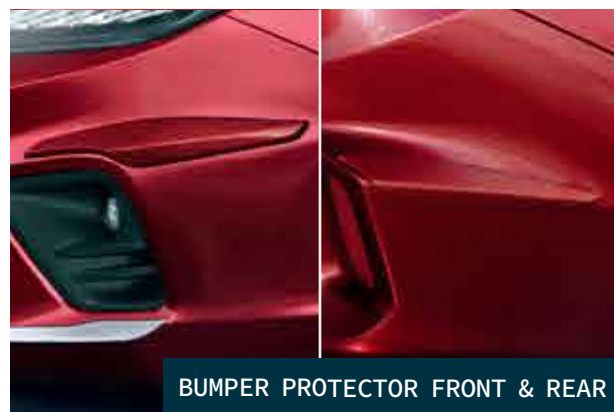

CHROME PACKAGE- ELEGANCE

FRONT BUMPER CENTRE GARNISH

WINDOW CHROME MOULDING

REAR BUMPER CENTRE GARNISH

DOOR VISOR WITH CHROME

UTILITY PACKAGE

BUMPER PROTECTOR FRONT & REAR

DOOR HANDLE PROTECTOR