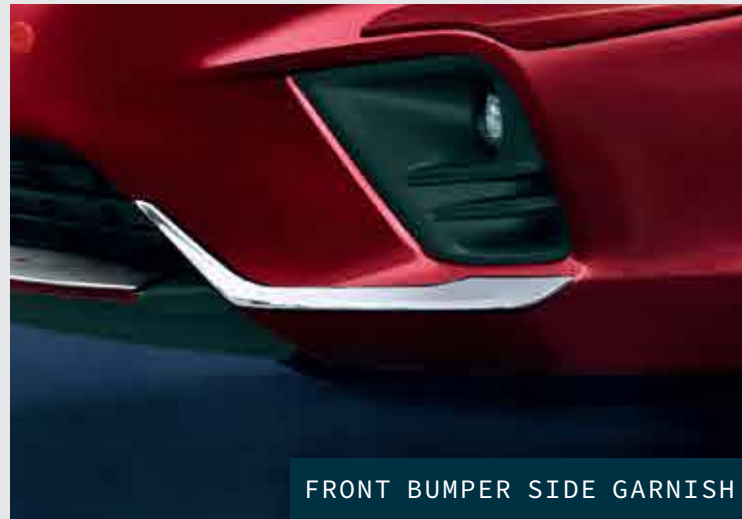

HONDA
The Power of Dreams

ALL NEW
CITY

www.hondacarindia.com

RUSH OF SUPREMACY

Honda City Genuine Accessories

THE FLOURISH OF SUPREMACY

The craftsmanship of chrome. The glint of sophistication. Grace your All-New 5th Generation Honda City with matchless elegance and stylish flamboyance. Tailor-fit and personally customisable, let these supreme trimmings and bedazzling adornments scale your ride to new heights of impression.

WINDOW CHROME MOULDING

ROOF END VISOR

FRONT BUMPER SIDE GARNISH

FRONT BUMPER CENTRE GARNISH

TRUNK SPOILER WITH LED

CITY LOGO PROJECTOR

DOOR LOWER GARNISH

TRUNK GARNISH