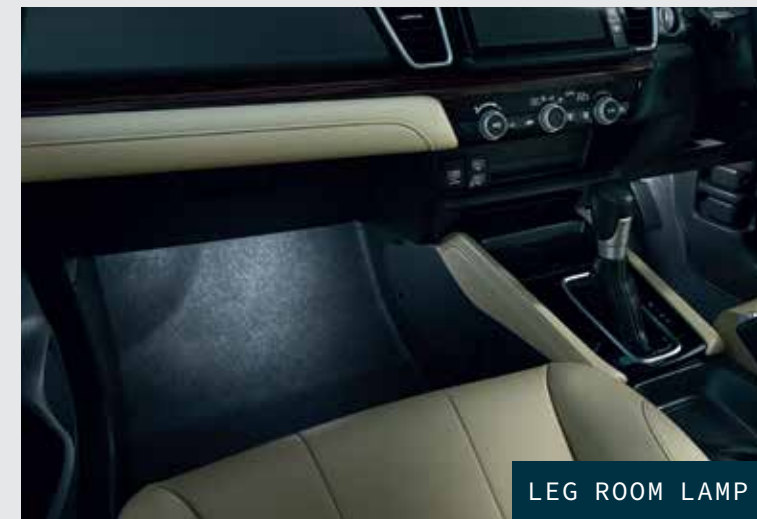

STEP ILLUMINATION 4 LIGHTS

LEG ROOM LAMP

TAIL LAMP GARNISH

REAR BUMPER CENTRE GARNISH

1. SEAT COVER EMBOSSED PERFORATION BEIGE
2. SEAT COVER EMBOSSED PERFORATION BLACK
3. SEAT COVER MULTIGATHERING
4. SEAT COVER DIAMOND PATTERN
5. SEAT COVER PERFORATION