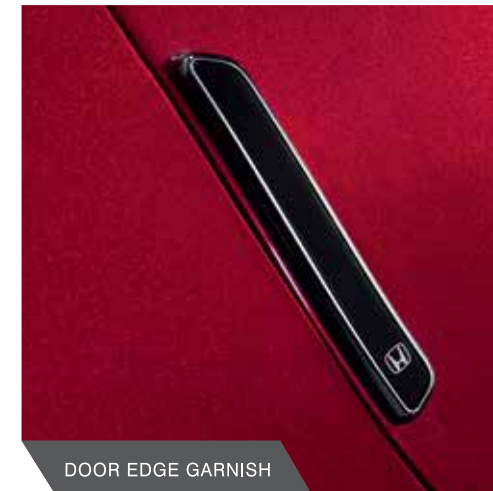

# BIG ON STYLE

The Amaze is a fresh look at the sedan shape and the garnishes on the exteriors add elegance to the bold style that it embodies.