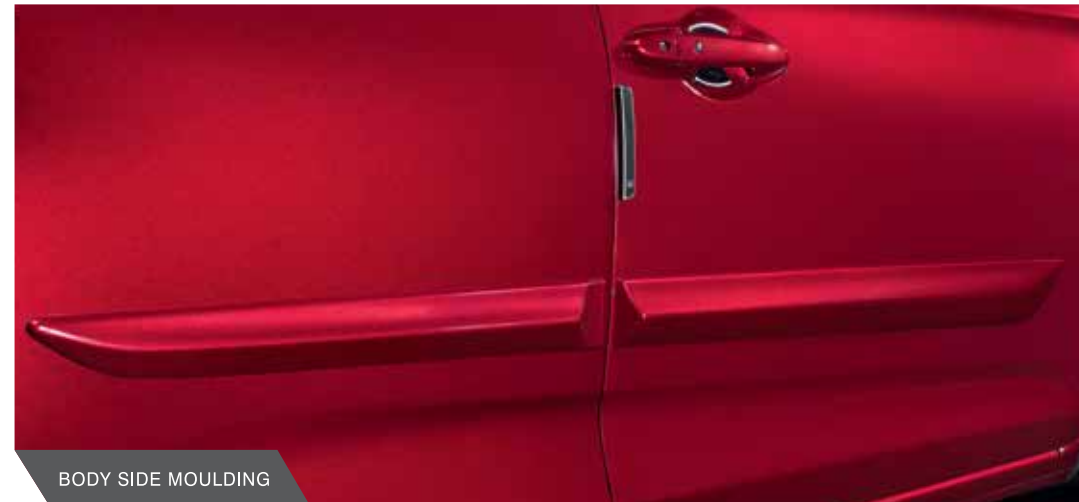

# BIG ON STYLE

The Amaze is a fresh look at the sedan shape and the garnishes on the exteriors add elegance to the bold style that it embodies.

# BIG ON COMFORT

The true test of a sedan is the big comfort and the way it feels when seated inside. Add plush colours and fabrics to the interiors and a whole new aura of luxury envelops you.

ARMREST-CLOSED