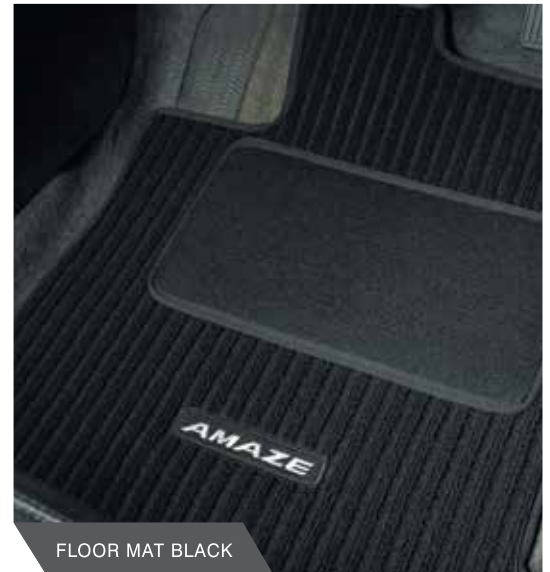

## SEAT COVERS

HORIZONTAL LINES

MULTI GATHERING

ARC STITCH

BLACK AND BEIGE

\*Also available for E-grade

BLACK PERFORATION

BEIGE PERFORATION

FLOOR MAT BEIGE

FLOOR MAT BLACK

BUCKET MAT BLACK

BUCKET MAT BEIGE

TRANSPARENT MAT

MUD GUARD FRONT AND REAR

CUSTOMERS CAN USE 2 MATS WITH FLOOR MAT AS BASE AND EITHER TRANSPARENT / BUCKET MAT ON TOP