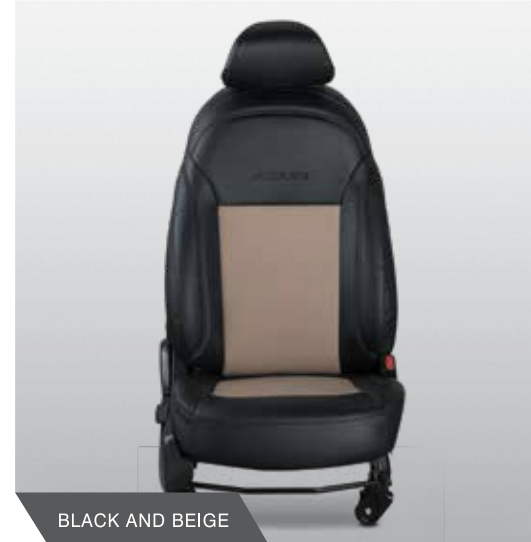

## SEAT COVERS

HORIZONTAL LINES

MULTI GATHERING

ARC STITCH

BLACK AND BEIGE

\*Also available for E-grade

BLACK PERFORATION

BEIGE PERFORATION

FLOOR MAT BEIGE

FLOOR MAT BLACK

BUCKET MAT BLACK

BUCKET MAT BEIGE

TRANSPARENT MAT

MUD GUARD FRONT AND REAR

CUSTOMERS CAN USE 2 MATS WITH FLOOR MAT AS BASE AND EITHER TRANSPARENT / BUCKET MAT ON TOP