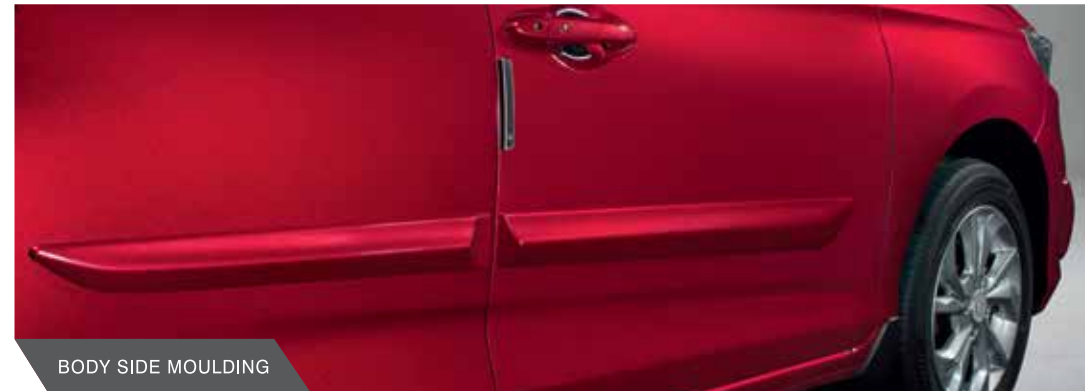

TRUNK GARNISH

CHROME DOOR LINING

UTILITY PACKAGE