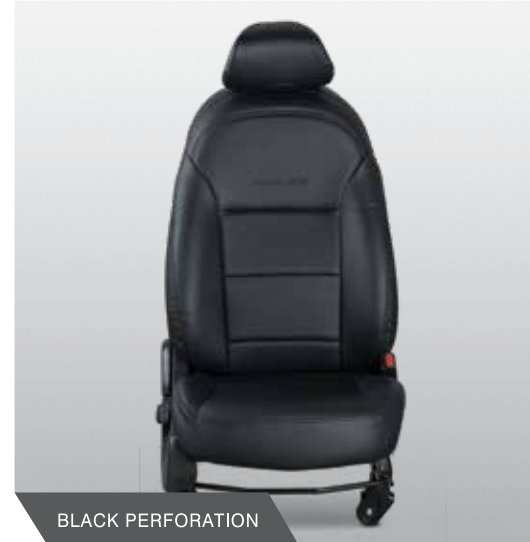

## SEAT COVERS

HORIZONTAL LINES

MULTI GATHERING

ARC STITCH

BLACK AND BEIGE

\*Also available for E-grade

BLACK PERFORATION

BEIGE PERFORATION

FLOOR MAT BEIGE

FLOOR MAT BLACK

BUCKET MAT BLACK

BUCKET MAT BEIGE

TRANSPARENT MAT

MUD GUARD FRONT AND REAR

CUSTOMERS CAN USE 2 MATS WITH FLOOR MAT AS BASE AND EITHER TRANSPARENT / BUCKET MAT ON TOP